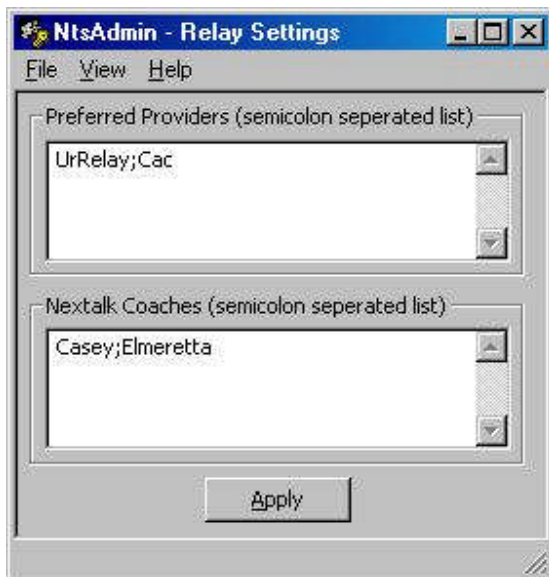

Relay Settings

Table Of Contents

OVERVIEW1

Overview

The Relay Settings administration module allows you set choices for relay providers and NextTalk coaches.

The first item in each list is selected by default in the user's Preferences | Settings | Relay tab.